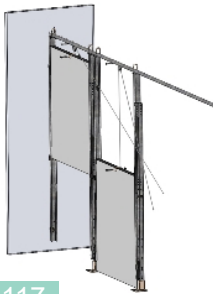

# ARTIFICIAL INSEMINATION CENTRE

## HEIGHT-ADJUSTABLE SEMEN COLLECTION DUMMY

8401010

- Galvanised steel dummy and rack stand, leather saddle
- Tilting
- Dimensions: Length: 85 cm  
Width: 63 cm  
height adjustable up to 70 cm
- Low position: nose of dummy between 40 and 60 cm from the ground
- Ground fastenings not included

## SLIDING GATE KIT FOR SEMEN COLLECTION

9304117

- Kit composition :  
8 x Ø3 mm stirrup cable ties  
Ø3 mm stainless-steel cable  
4 x Ø40 mm hook pulleys  
2 x M8 Ø37 mm stainless steel brackets  
2 counterweights  
Stainless-steel fasteners

## BOAR SEMEN COLLECTION BARRIER

9304203

- Kit composition :  
Barrier with vertical bars  
Height: 1.20 m - Length: 2.50 m  
Stainless-steel fasteners and handle  
4 telescopic end sections in galvanised steel for attachment to a post (1.20 / 2 m) or a collective stall gate / to the wall  
Arpa 8 m brown stratified sliding panel, high-resistance