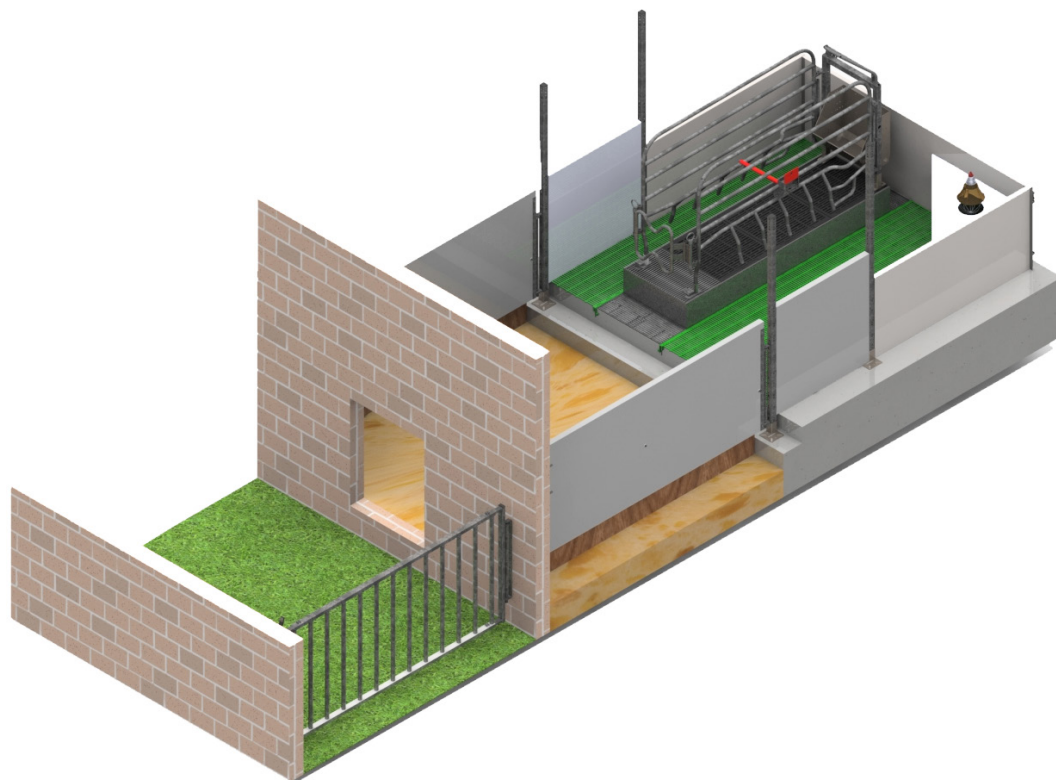

BIOTEK UP

The stall that meets the requirements of organic farming

Our BIOTEK UP stall is suited to all organic farms, even with straw bedding. You want to convert your farm or renovate your farrowing pen, while ensuring safe farrowing? We can offer you dedicated support and a made-to-measure stall that is perfectly suited to your building.

+ ITS PLUS POINTS

- Specific side panels for the free movement of the sow
- Piglet nest for their comfort and safety
- Low-floor straw-bedded exercise zone
- Easy-to-clean anti-UV treated partitions
- Articulated barrier for outdoor zone for scraping with a motorised cleaner
- Lift stability guaranteed by the horizontal thrust from 4 cylinders

+ MATERIALS

- Concrete floor alone or combined with MIK® plastic floor supporting sows weighing up to 350 kg, highquality, high-resistance under the sow
- External access gate that can be actuated by the sow
- 50 cm-high PVC low enclosure, high resistance to shocks and to wear and tear
- 1 m-high PANELTIM® polypropylene high enclosure, $\pm 10 \text{ kg/m}^2$, 50 mm-thick, 100% hermetic, resistant to shocks and to ammonia
- Hygienic, durable and anti-corrosion stainless-steel side panel and frame feet