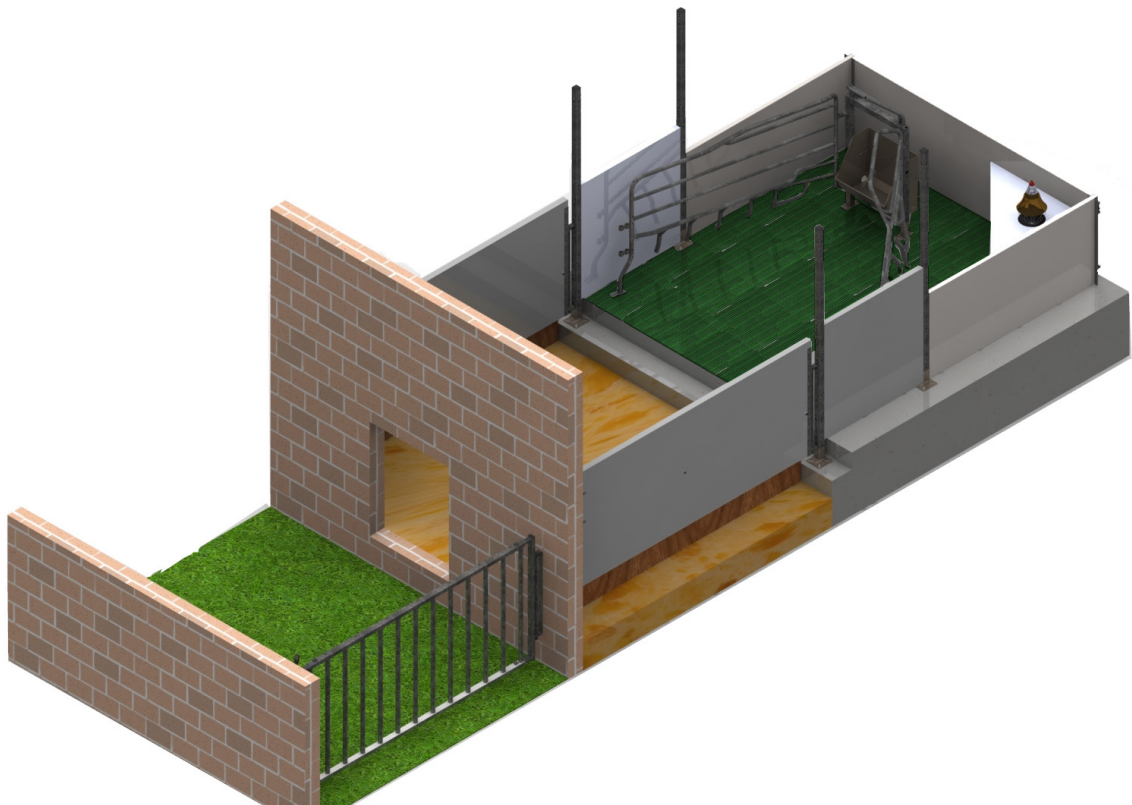

## The stall that meets the requirements of organic farming

Our BIOTEK stall is suited to all organic farms, even with straw bedding. You want to convert your farm or renovate your farrowing pen? We can offer you dedicated support and a made-to-measure stall that is perfectly suited to your building.

### + ITS PLUS POINTS

- Specific side panels for the free movement of the sow
- Piglet nest for their comfort and safety
- Low-floor straw-bedded exercise zone
- Easy-to-clean anti-UV treated partitions
- Articulated barrier for outdoor zone for scraping with a motorised cleaner

### + MATERIALS

- Concrete floor alone or combined with MIK® plastic floor supporting sows weighing up to 350 kg, high quality, high-resistance under the sow
- External access gate that can be actuated by the sow
- 50 cm-high PVC low enclosure, high resistance to shocks and to wear and tear
- 1 m-high PANELTIM® polypropylene high enclosure, ± 10 kg/m<sup>2</sup>, 50 mm-thick, 100% hermetic, resistant to shocks and to ammonia
- Hygienic, durable and anti-corrosion stainless-steel side panel feet