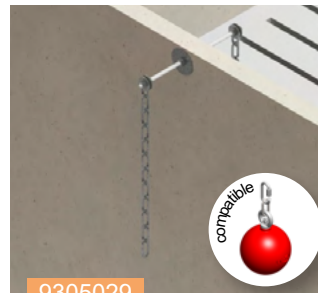

## TOY CHAIN KIT, CORNER ATTACHMENT

9305026

- Galvanised steel mount  
Length : 550 mm
- Stainless-steel chain  
Length : 500 mm
- Fasteners included for 50 mm thick partition
- Also available as a single mount without chain (Ref. 6402019)

## 2 CHAINS KIT, ATTACHMENT ON THREADED ROD

9305029

- Stainless-steel threaded rod  $\varnothing$  10  
Length : 330 mm
- Supplied with 2 stainless-steel chains  
Length : 500 mm
- Fasteners included for 50 mm thick partition
- Also available as a single rod without chain (Ref. 6106012)

## CHAIN KIT WITH PIVOTING MOUNT

9305030

- Directional (2 positions) galvanised steel attachment mount
- Stainless-steel chain  
Length : 500 mm
- Fasteners included for 50 mm thick partition
- Also available without fasteners (Ref. 6402021)

## WOODEN TOY MOUNT

6402025

- Stainless-steel mount
- Dimensions :  
Height : 350 mm  
Width : 110 mm  
Interior : 50 x 50 mm
- Also available in 75 x 75 mm, height 700 mm, width 140 mm (Ref. 6402026)