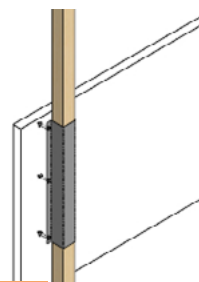

FATTENING WOODEN TOY KIT

9305037

- Kit composition :
  1 stainless-steel mount for wooden toy 80 x 80 mm, HT 700 mm, W 140 mm
  1 dry Norway spruce upright 75 x 75 mm, 2,10 m long
  Fasteners included for 50 mm thick partition
- Also available as upright alone (Ref. 4602024)