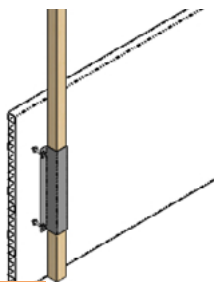

POST-WEANING WOODEN TOY KIT

9305036

- Kit composition :
  1 stainless-steel mount for wooden toy 50 x 50 mm, HT 350 mm, W 110 mm
  1 dry Norway spruce upright 45 x 45 mm, 2,10 m long
  Fasteners included for 35 mm thick partition
- Also available as upright alone (Ref. 4602019)