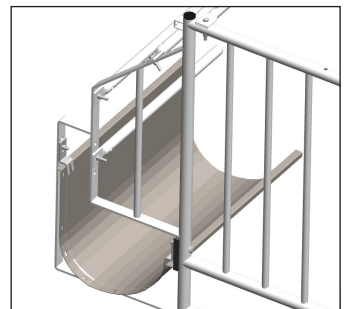

GEVITOP

The GEVITOP feeding stall: a complete feeding station!

With its 20-year pedigree, the GEVITOP has been developed and has proven its worth over time, and today we can offer you a complete and user-friendly feeding stall that perfectly caters to the pig farmer's needs.

+ ITS PLUS POINTS

- Raised trough allowing the sow to breathe easily, even when lying down
- User-friendly locking system, which can be handled without bending down
- 2 m-high portal for increased rigidity and solidity
- Liftable rear gate saving space to the rear of the sows
- Ergonomic gateway facilitating operator access for oestrus detection, scanning, vaccination, insemination

+ MATERIALS

- Horizontal lower bars with no risk of injury for sows
- Vertical upper bars for safely containing the sow
- Trough raised at the rear to reduce cleaning in aisles
- Reinforced, hygienic, durable and anti-corrosion stainless-steel feet