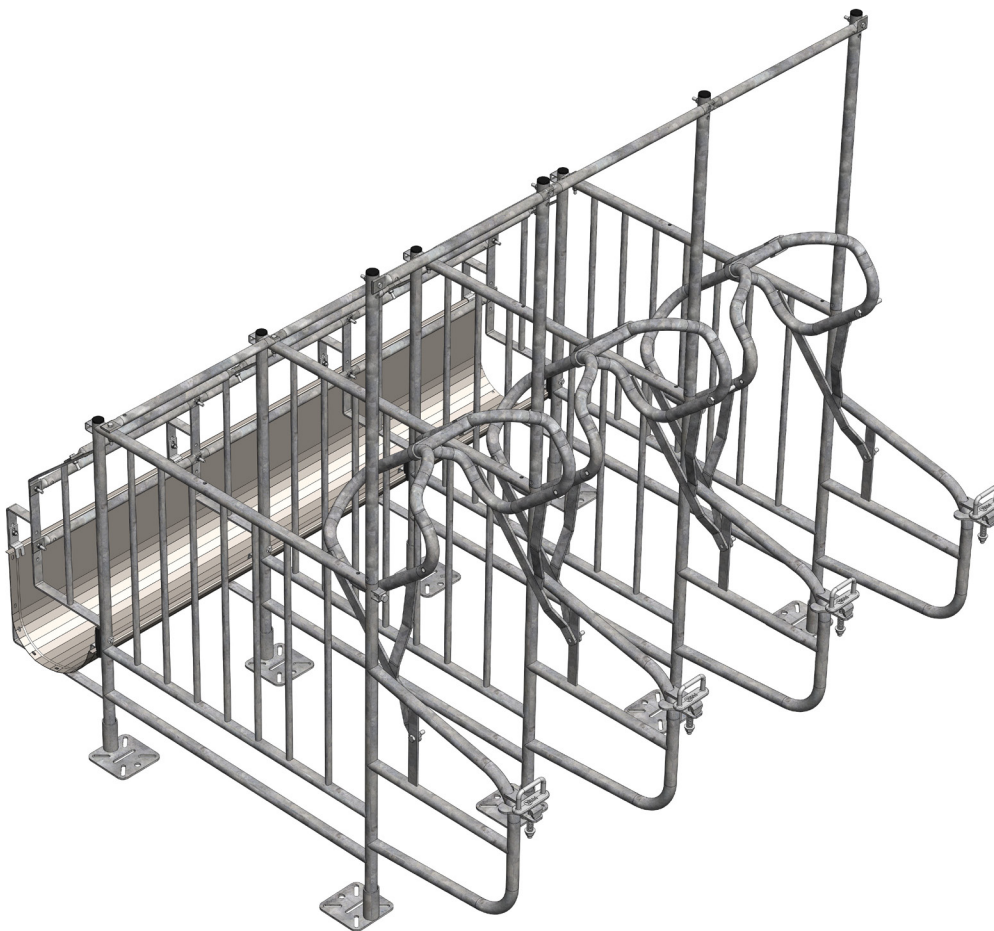

GEVITOP

The GEVITOP feeding stall: a complete feeding station!

With its 20-year pedigree, the GEVITOP has been developed and has proven its worth over time, and today we can offer you a complete and user-friendly feeding stall that perfectly caters to the pig farmer's needs.

+ ITS PLUS POINTS

- Raised trough allowing the sow to breathe easily, even when lying down
- User-friendly locking system, which can be handled without bending down
- 2 m-high portal for increased rigidity and solidity
- Liftable rear gate saving space to the rear of the sows
- Ergonomic gateway facilitating operator access for oestrus detection, scanning, vaccination, insemination

+ MATERIALS

- Horizontal lower bars with no risk of injury for sows
- Vertical upper bars for safely containing the sow
- Trough raised at the rear to reduce cleaning in aisles
- Reinforced, hygienic, durable and anti-corrosion stainless-steel feet