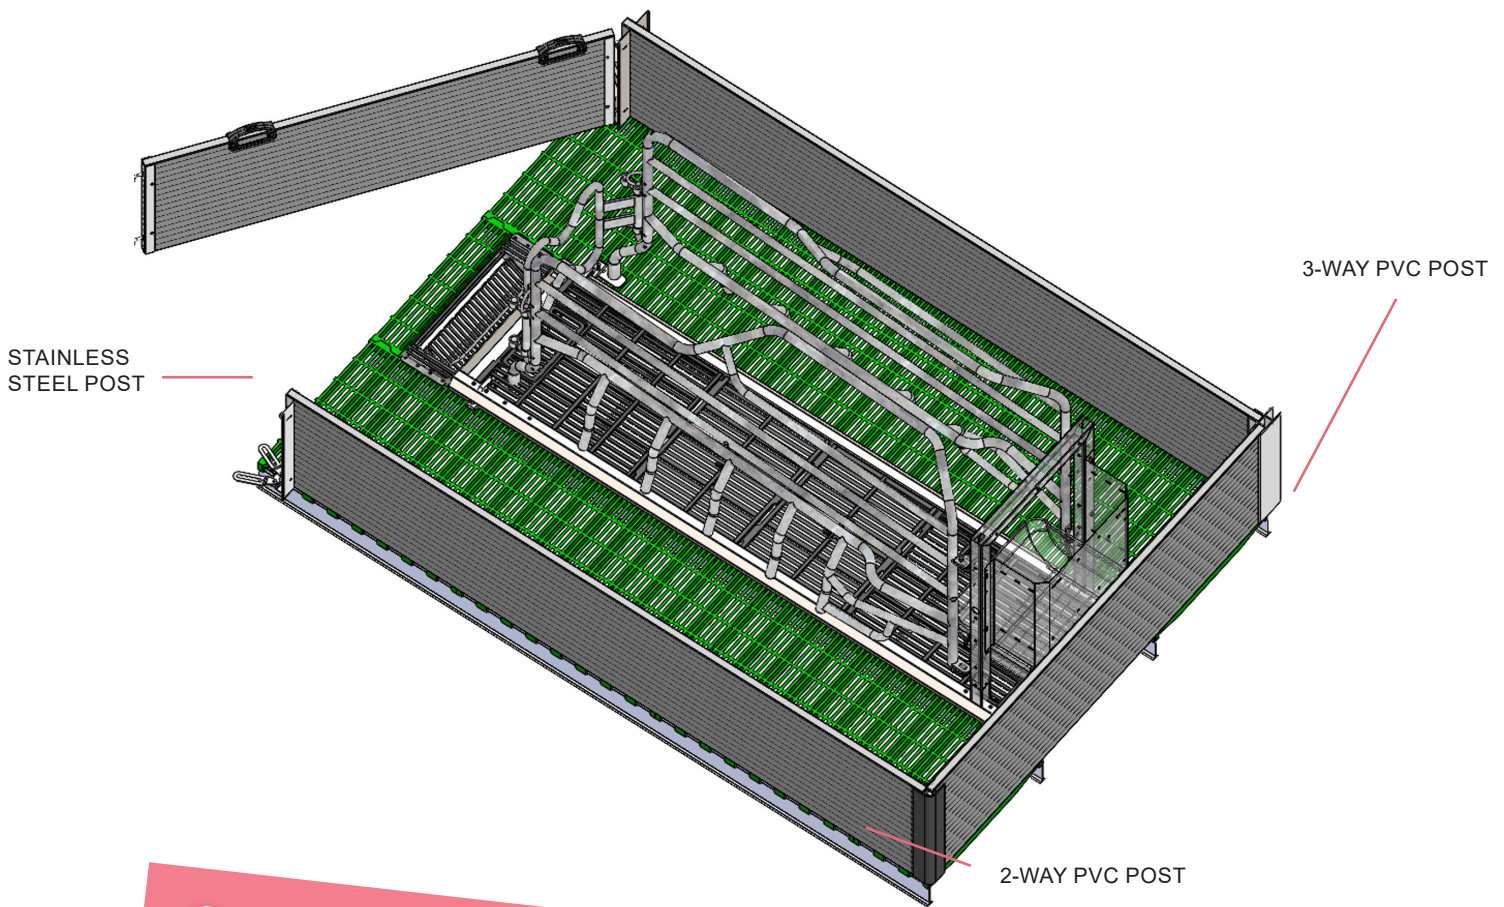

LACTEK PRO

Our LACTEK PRO stall is a proven winner

The most traditional of our stalls is still a choice you can bank on, even after all these years! You're looking for a simple and efficient farrowing stall that offers great value for money? Then look no further !

+ ITS PLUS POINTS

- Economical
- Scalable and adaptable
- Easy to wash
- Ergonomic design: 2- or 3-way posts
- Crushing risk reduced thanks to raised stainless-steel frame
- Better access to lower teats, colostrum intake encouraged by raised stainless-steel frame

+ MATERIALS

- MIK® plastic floor supporting sow weighing up to 350 kg, high-quality, high-resistance
- Cast-iron slats
- 50 cm-high PVC enclosure, high resistance to shocks and to wear and tear
- Hygienic, durable, anti-corrosion stainless-steel posts