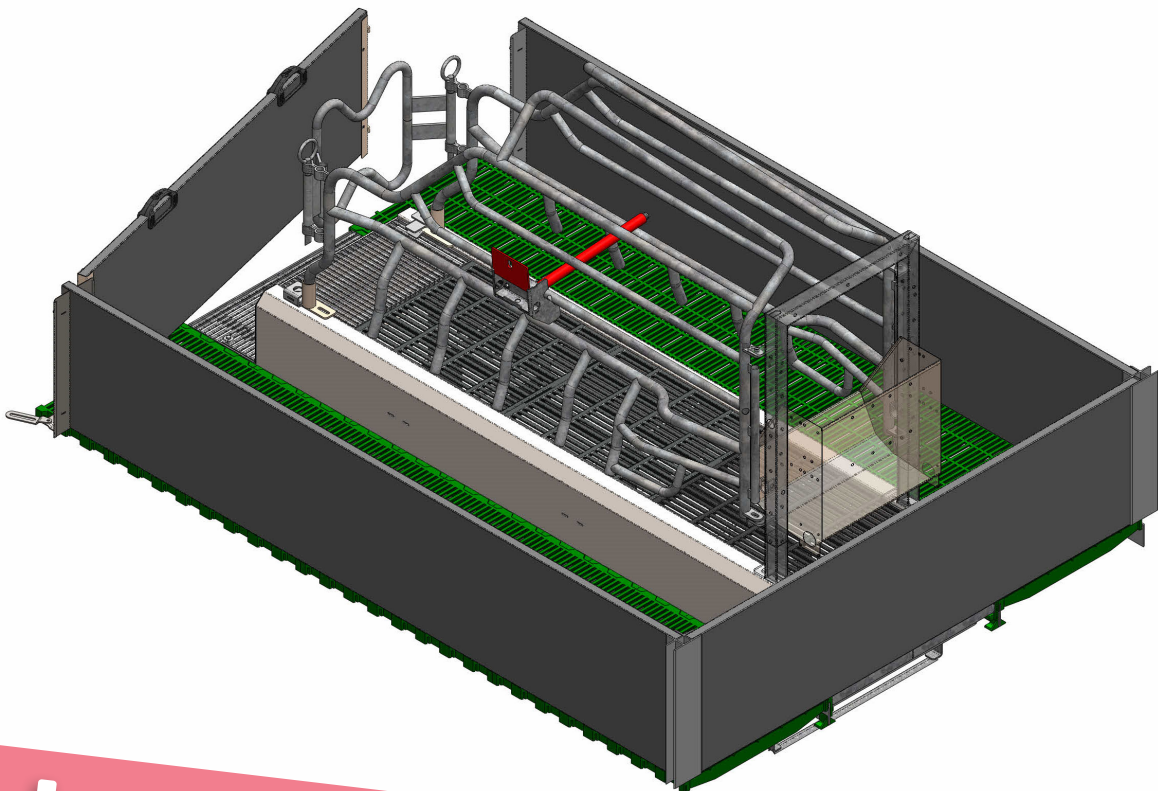

LACTEK UP

Our LACTEK UP stall is a proven winner

The LACTEK is still a choice you can bank on, even after all these years!

We have now developed its design to produce an elevator stall, enabling you to wean more piglets with reduced surveillance. You want an easy way to protect your piglets? LACTEK UP is just what you need!

+ ITS PLUS POINTS

- Economical
- Scalable and adaptable
- Ergonomic design: 2- or 3-way posts
- Crushing risk reduced thanks to raised stainless-steel frame
- Better access to lower teats, colostrum intake encouraged by raised stainless-steel frame
- Elevator position: high = 27 cm, low = 4 cm
- Wire slatted floor: facilitates elimination of slurry
- Lift stability guaranteed by the horizontal thrust from 4 cylinders

+ MATERIALS

- MIK® plastic floor supporting sow weighing up to 350 kg, high-quality, high-resistance
- Cast-iron slats
- 50 cm-high PVC enclosure, high resistance to shocks and to wear and tear
- Hygienic, durable, anti-corrosion stainless-steel posts