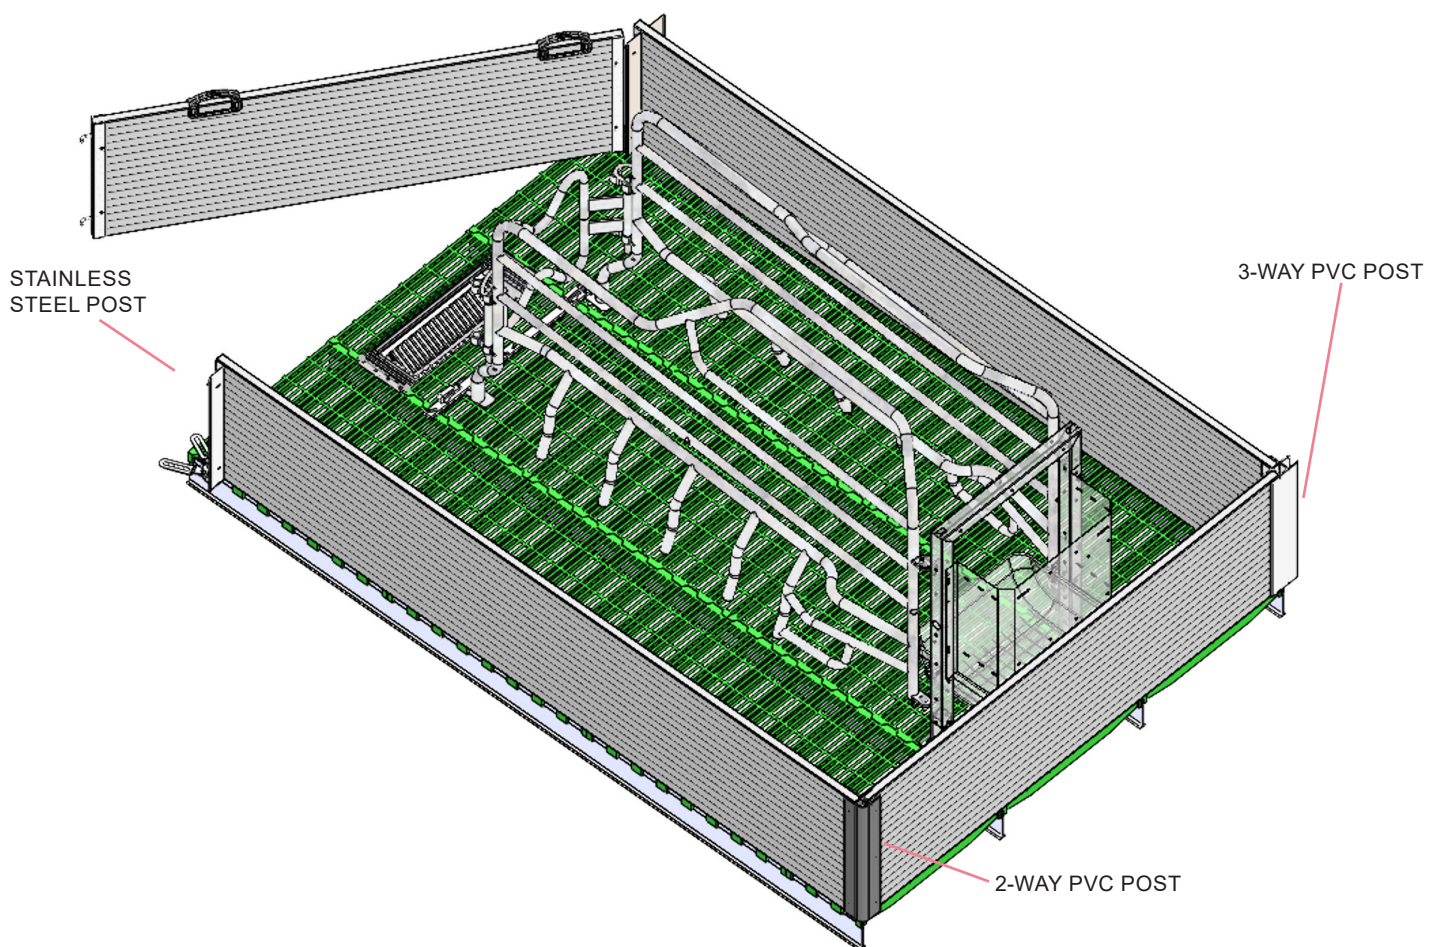

LACTEK

Our LACTEK stall is a proven winner

The most traditional of our stalls is still a choice you can bank on, even after all these years! You're looking for a simple and efficient farrowing stall that offers great value for money? Then look no further !

+ ITS PLUS POINTS

- Economical
- Scalable and adaptable
- Simple and reliable
- Easy to wash
- Ergonomic design: 2- or 3-way posts

+ MATERIALS

- MIK® plastic floor supporting sows weighing up to 350 kg, high-quality, high-resistance
- 50 cm-high PVC enclosure, high resistance to shocks and to wear and tear
- Hygienic, durable, anti-corrosion stainless-steel posts