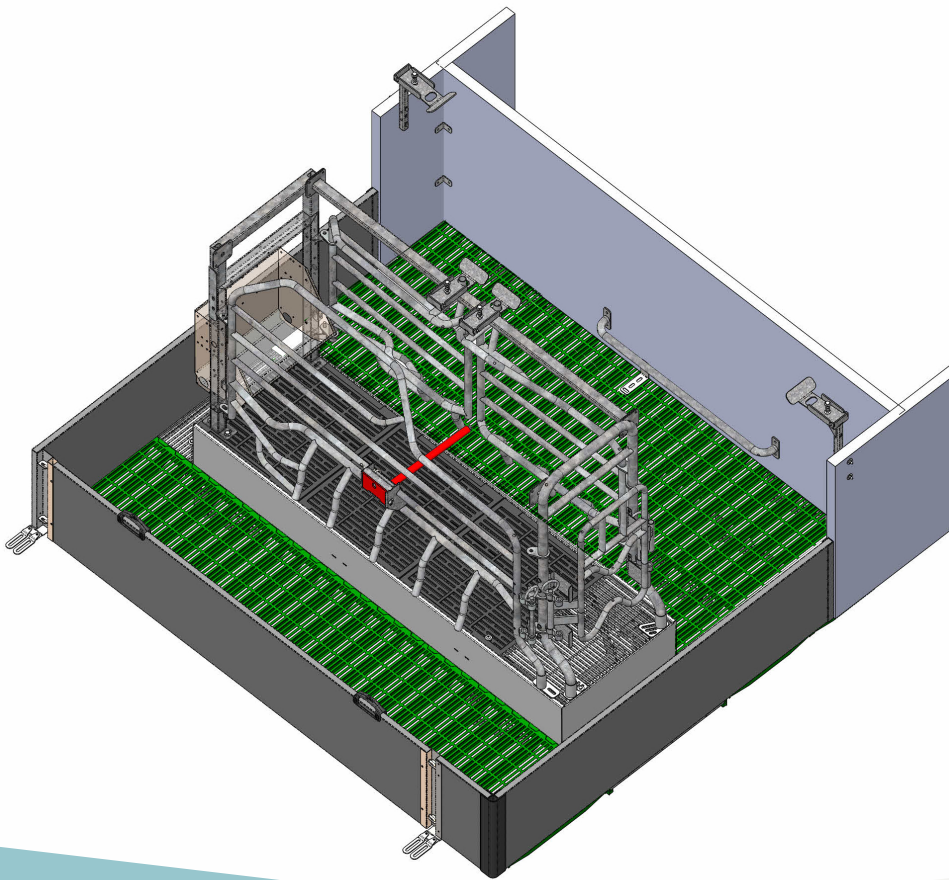

MATEK UP

The stall that makes the farmer's work easier!

Our MATEK UP stall been entirely designed to make the farmer's work easier, thanks to its two-part side panels and its low dividers. If you want to save time and take care of your health while taking care of your livestock, then MATEK UP is what you need!

+ ITS PLUS POINTS

- Easy access
- Easy and quick to block/unblock your sows
- Rapid washing
- Safety for the farmer
- Side panels opening in two parts
- Excellent visibility thanks to the low (50 cm high) dividers
- Lift stability guaranteed by the horizontal thrust from 4 cylinders

+ MATERIALS

- MIK® plastic floor supporting sows weighing up to 350 kg, high-quality, high-resistance
- Cast-iron slats
- 50 cm-high PVC low enclosure, high resistance to shocks and wear and tear
- 1 m-high PANELTIM® polypropylene high enclosure 10 kg/m², 50 mm-thick, 100% hermetic, resistant to shocks and to ammonia
- Hygienic, durable and anti-corrosion stainless-steel side panel and frame feet