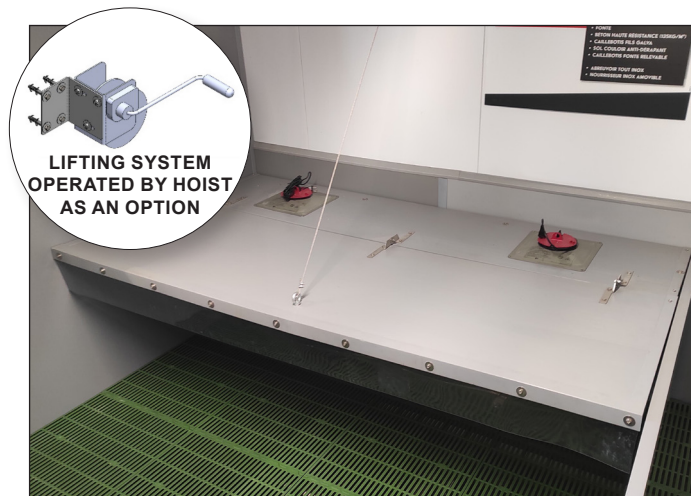

WEANING

Plastic and cast iron floor

Removable plastic floor & galvanised wire slats

Full slat floor

Non-slip floor

+ ITS PLUS POINTS

- Optimisation of labour
- Less movement of livestock
- Easy cleaning
- Better growth and less stress for piglets
- Folding plastic handle
- Butterfly hatch, pit access
- Plastic floor: durability, comfort
- Plastic & cast-iron floor: two distinct zones: plastic, more comfortable for lying down and cast-iron for eliminating slurry

+ MATERIALS

- Facing panels and dividers in PVC, TH 35 mm, HT 750 mm, light-grey colour
- Rotecna plastic and cast-iron floor
- High-resistance Rotecna plastic and concrete floor (135 kg /m²)
- Rotecna plastic floor and galvanized wire slats
- Non-slip aisle floor
- Removable plastic island (butterfly hatch)
- Removable cast-iron slats
- All-stainless-steel drinker
- Removable stainless-steel feeding trough

WEANING

CONCRETE SLAB KIT

RAISED NESTS & HATCH FOR PIT ACCESS

PLASTIC AND CAST IRON FLOOR

NESTS EQUIPPED WITH SUN SKOT LAMPS

WEANER GATE SET WITH FOLDING HANDLE

SLIDING PANEL KIT (NURSERY)