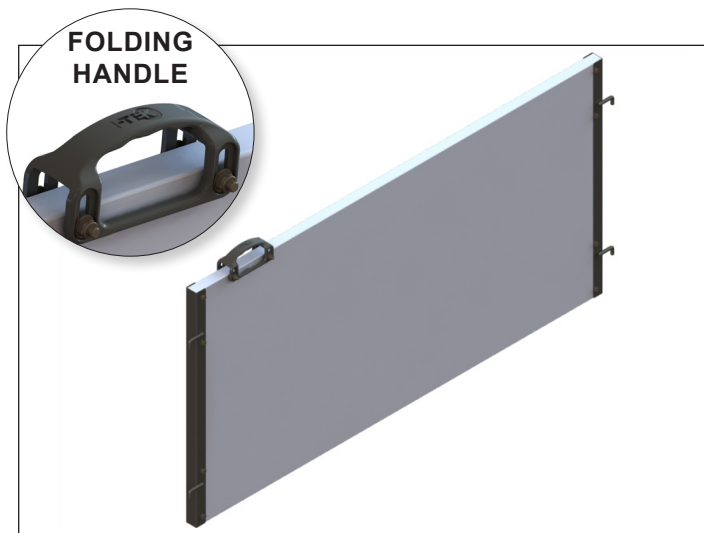

WEANING

Plastic and cast iron floor

Removable plastic floor & galvanised wire slats

Full slat floor

Non-slip floor

+ ITS PLUS POINTS

- Optimisation of labour
- Less movement of livestock
- Easy cleaning
- Better growth and less stress for piglets
- Folding plastic handle
- Butterfly hatch, pit access
- Plastic floor: durability, comfort
- Plastic & cast-iron floor: two distinct zones: plastic, more comfortable for lying down and cast-iron for eliminating slurry

+ MATERIALS

- Facing panels and dividers in PVC, TH 35 mm, HT 750 mm, light-grey colour
- Rotecna plastic and cast-iron floor
- High-resistance Rotecna plastic and concrete floor (135 kg /m²)
- Rotecna plastic floor and galvanized wire slats
- Non-slip aisle floor
- Removable plastic island (butterfly hatch)
- Removable cast-iron slats
- All-stainless-steel drinker
- Removable stainless-steel feeding trough

WEANING

CONCRETE SLAB KIT

RAISED NESTS & HATCH FOR PIT ACCESS

PLASTIC AND CAST IRON FLOOR

NESTS EQUIPPED WITH SUN SKOT LAMPS

WEANER GATE SET WITH FOLDING HANDLE

SLIDING PANEL KIT (NURSERY)