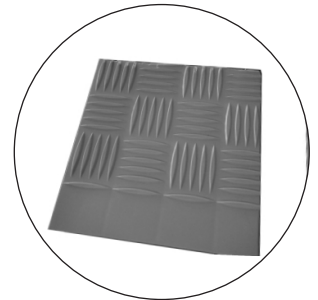

WEANING

Plastic and cast iron floor

Removable plastic floor & galvanised wire slats

Full slat floor

Non-slip floor

+ ITS PLUS POINTS

- Optimisation of labour
- Less movement of livestock
- Easy cleaning
- Better growth and less stress for piglets
- Folding plastic handle
- Butterfly hatch, pit access
- Plastic floor: durability, comfort
- Plastic & cast-iron floor: two distinct zones: plastic, more comfortable for lying down and cast-iron for eliminating slurry

+ MATERIALS

- Facing panels and dividers in PVC, TH 35 mm, HT 750 mm, light-grey colour
- Rotecna plastic and cast-iron floor
- High-resistance Rotecna plastic and concrete floor (135 kg /m²)
- Rotecna plastic floor and galvanized wire slats
- Non-slip aisle floor
- Removable plastic island (butterfly hatch)
- Removable cast-iron slats
- All-stainless-steel drinker
- Removable stainless-steel feeding trough

WEANING

CONCRETE SLAB KIT

RAISED NESTS & HATCH FOR PIT ACCESS

PLASTIC AND CAST IRON FLOOR

NESTS EQUIPPED WITH SUN SKOT LAMPS

WEANER GATE SET WITH FOLDING HANDLE

SLIDING PANEL KIT (NURSERY)