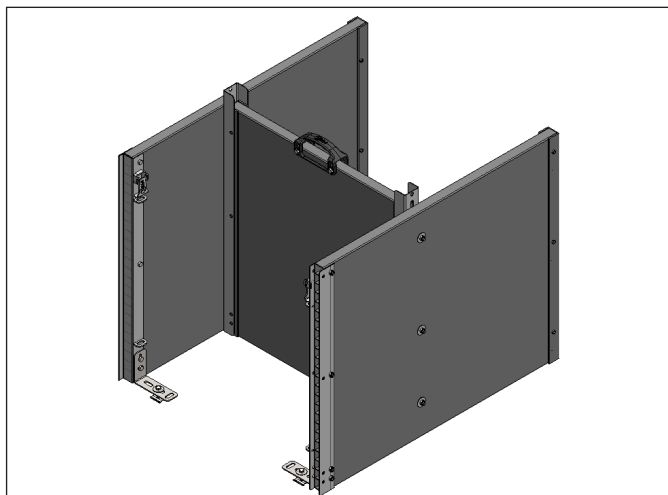

WEANING

Plastic and cast iron floor

Removable plastic floor & galvanised wire slats

Full slat floor

Non-slip floor

+ ITS PLUS POINTS

- Optimisation of labour
- Less movement of livestock
- Easy cleaning
- Better growth and less stress for piglets
- Folding plastic handle
- Butterfly hatch, pit access
- Plastic floor: durability, comfort
- Plastic & cast-iron floor: two distinct zones: plastic, more comfortable for lying down and cast-iron for eliminating slurry

+ MATERIALS

- Facing panels and dividers in PVC, TH 35 mm, HT 750 mm, light-grey colour
- Rotecna plastic and cast-iron floor
- High-resistance Rotecna plastic and concrete floor (135 kg /m²)
- Rotecna plastic floor and galvanized wire slats
- Non-slip aisle floor
- Removable plastic island (butterfly hatch)
- Removable cast-iron slats
- All-stainless-steel drinker
- Removable stainless-steel feeding trough

WEANING

CONCRETE SLAB KIT

RAISED NESTS & HATCH FOR PIT ACCESS

PLASTIC AND CAST IRON FLOOR

NESTS EQUIPPED WITH SUN SKOT LAMPS

WEANER GATE SET WITH FOLDING HANDLE

SLIDING PANEL KIT (NURSERY)