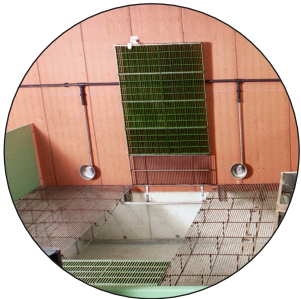

WEANING

Plastic and cast iron floor

Removable plastic floor & galvanised wire slats

Full slat floor

Non-slip floor

+ ITS PLUS POINTS

- Optimisation of labour
- Less movement of livestock
- Easy cleaning
- Better growth and less stress for piglets
- Folding plastic handle
- Butterfly hatch, pit access
- Plastic floor: durability, comfort
- Plastic & cast-iron floor: two distinct zones: plastic, more comfortable for lying down and cast-iron for eliminating slurry

+ MATERIALS

- Facing panels and dividers in PVC, TH 35 mm, HT 750 mm, light-grey colour
- Rotecna plastic and cast-iron floor
- High-resistance Rotecna plastic and concrete floor (135 kg /m²)
- Rotecna plastic floor and galvanized wire slats
- Non-slip aisle floor
- Removable plastic island (butterfly hatch)
- Removable cast-iron slats
- All-stainless-steel drinker
- Removable stainless-steel feeding trough

WEANING

CONCRETE SLAB KIT

RAISED NESTS & HATCH FOR PIT ACCESS

PLASTIC AND CAST IRON FLOOR

NESTS EQUIPPED WITH SUN SKOT LAMPS

WEANER GATE SET WITH FOLDING HANDLE

SLIDING PANEL KIT (NURSERY)