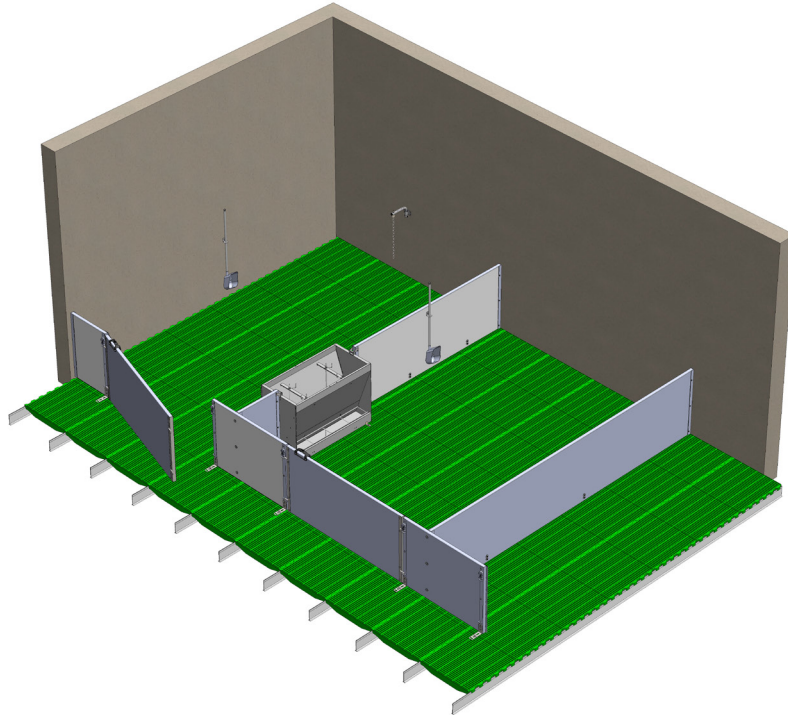

WEANING

Plastic and cast iron floor

Removable plastic floor & galvanised wire slats

Full slat floor

Non-slip floor

+ ITS PLUS POINTS

- Optimisation of labour
- Less movement of livestock
- Easy cleaning
- Better growth and less stress for piglets
- Folding plastic handle
- Butterfly hatch, pit access
- Plastic floor: durability, comfort
- Plastic & cast-iron floor: two distinct zones: plastic, more comfortable for lying down and cast-iron for eliminating slurry

+ MATERIALS

- Facing panels and dividers in PVC, TH 35 mm, HT 750 mm, light-grey colour
- Rotecna plastic and cast-iron floor
- High-resistance Rotecna plastic and concrete floor (135 kg /m²)
- Rotecna plastic floor and galvanized wire slats
- Non-slip aisle floor
- Removable plastic island (butterfly hatch)
- Removable cast-iron slats
- All-stainless-steel drinker
- Removable stainless-steel feeding trough

WEANING

CONCRETE SLAB KIT

RAISED NESTS & HATCH FOR PIT ACCESS

PLASTIC AND CAST IRON FLOOR

NESTS EQUIPPED WITH SUN SKOT LAMPS

WEANER GATE SET WITH FOLDING HANDLE

SLIDING PANEL KIT (NURSERY)