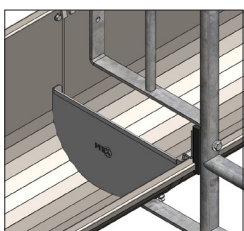

## SHORT

**Our SHORT STALL ensures peacefulness, for the operator as well as for the animals !**

The SHORT STALL can house sows before and after gestation, while avoiding competition during the meals. Each sow has its own place, giving them all the same chance to get its food portion.

Think about fitting our stainless-steel anti-waste trough divider

The man's passage enables to go from one pen to another in no time

### + ITS PLUS POINTS

- 75 cm long stall
- Railings suited to gestating sows, avoiding competition at the trough
- One dedicated place for each sow
- Better food intake management
- Animal welfare
- Quick and easy cleaning (vertical bars + clear space under trough)

### + MATERIALS

- Horizontal lower bars with no risk of injury for the sows
- Vertical upper bars for safely containing the sow
- Hygienic, durable and anti-corrosion stainless-steel feet
- Trough higher at the rear to limit feed waste and cleaning