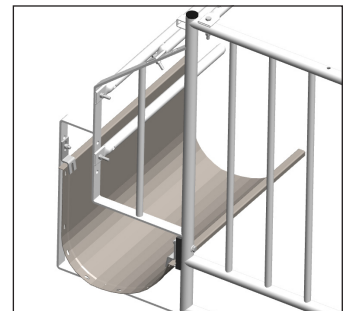

## SHORT

**Our SHORT STALL ensures peacefulness, for the operator as well as for the animals !**

The SHORT STALL can house sows before and after gestation, while avoiding competition during the meals. Each sow has its own place, giving them all the same chance to get its food portion.

Think about fitting our stainless-steel anti-waste trough divider

The man's passage enables to go from one pen to another in no time

### + ITS PLUS POINTS

- 75 cm long stall
- Railings suited to gestating sows, avoiding competition at the trough
- One dedicated place for each sow
- Better food intake management
- Animal welfare
- Quick and easy cleaning (vertical bars + clear space under trough)

### + MATERIALS

- Horizontal lower bars with no risk of injury for the sows
- Vertical upper bars for safely containing the sow
- Hygienic, durable and anti-corrosion stainless-steel feet
- Trough higher at the rear to limit feed waste and cleaning